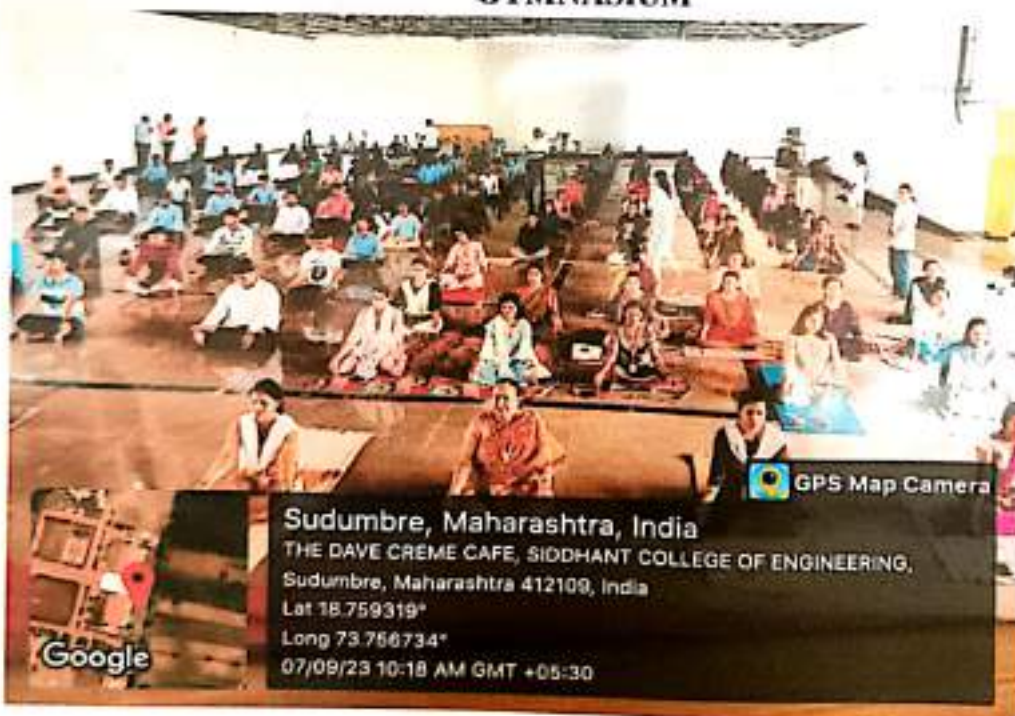

C. A. Y. M. E. Trust's
**Siddhant College of Engineering-
[SCOE] , Sudumbre, Pune**

KHOKHO

BADMINTON

NAAC Criteria-4/ 4.1.1

Page

C. A. Y. M. E. Trust's
**Siddhant College of Engineering-
[SCOE] , Sudumbre, Pune**

GYMNASIUM

YOGA

C. A. Y. M. E. Trust's
**Siddhant College of Engineering-
[SCOE] , Sudumbre, Pune**

CULTURAL EVENT

CULTURAL EVENT (FASHION SHOW)

C. A. Y. M. E. Trust's
**Siddhant College of Engineering-
[SCOE] , Sudumbre, Pune**

Sudumbre, Maharashtra, India
THE DAVE CREME CAFE, SIDDHANT COLLEGE OF ENGINEERING, Sudumbre,
Maharashtra 412109, India
Lat: 18.759371°
Long: 73.756582°
29/04/23 08:41 PM GMT +05:30

CULTURAL EVENT

CULTURAL EVENT